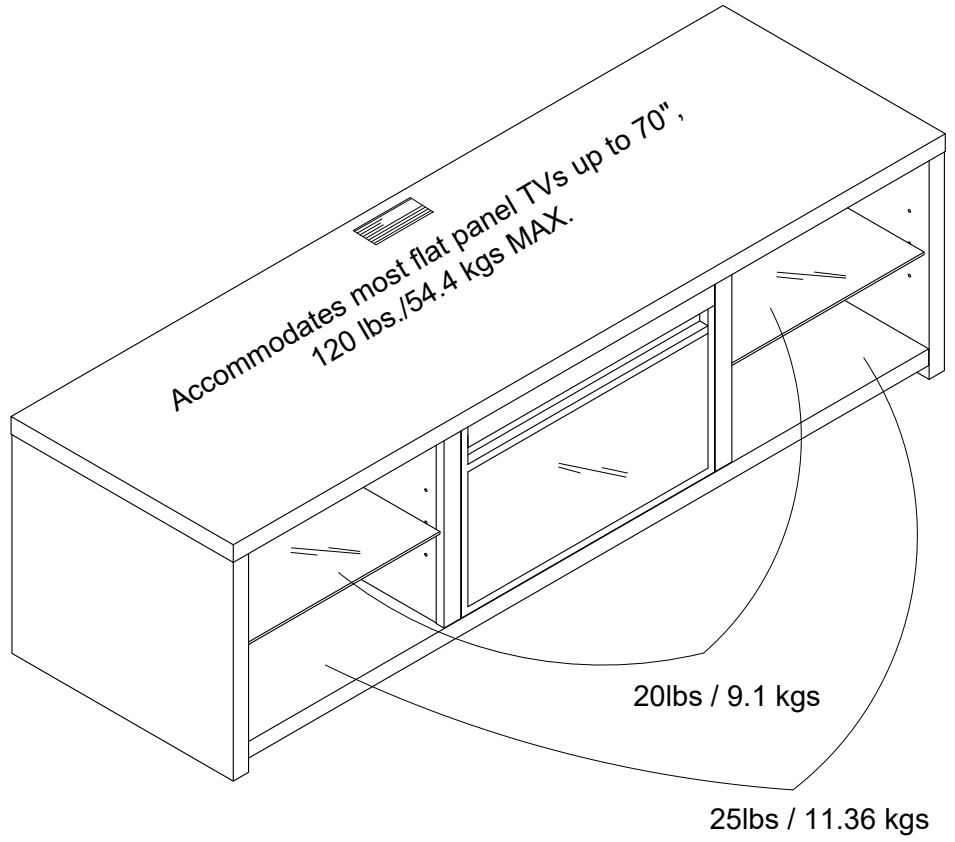

1848407COM-Media fireplace

Finish: Black

Wood breakdown:
MDF & PB 72.7%
Total storage: 13.3 cubit feet

Overall Product Size:
64.1"W x 20"D x 18.5"H
162.8cm W x 50.8cm D x 46.9cm H

Maximum Weight Capacities
Unit Weight: 89 lbs. (40.45 Kgs)