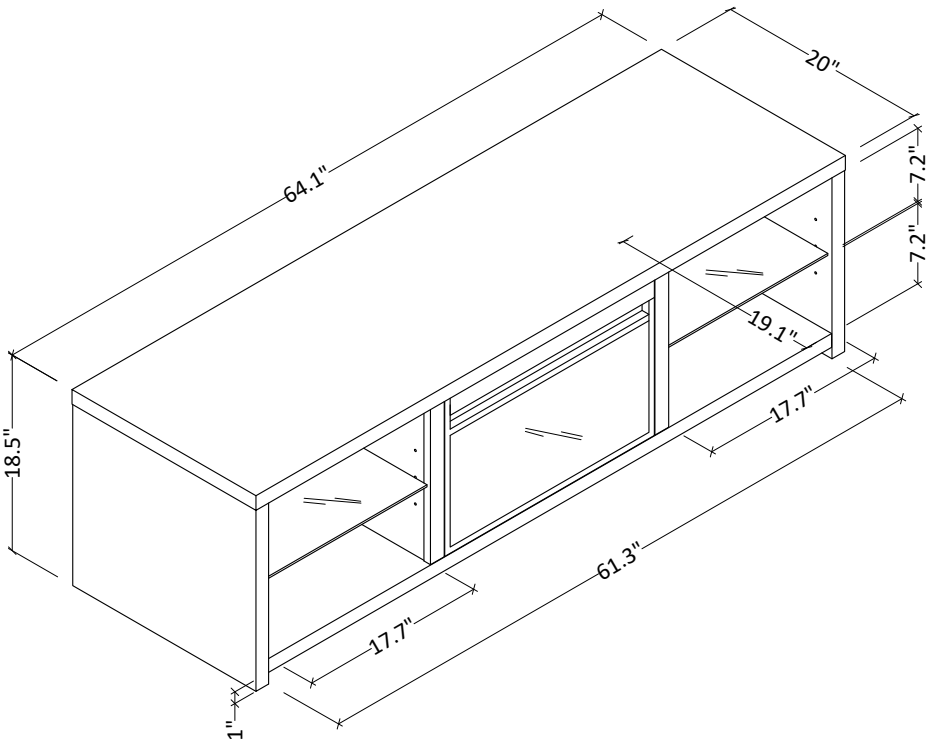

1848407COM-Media fireplace

Finish: Black

Wood breakdown:
MDF & PB 72.7%
Total storage: 13.3 cubit feet

Overall Product Size:
64.1"W x 20"D x 18.5"H
162.8cm W x 50.8cm D x 46.9cm H

Maximum Weight Capacities
Unit Weight: 89 lbs. (40.45 Kgs)